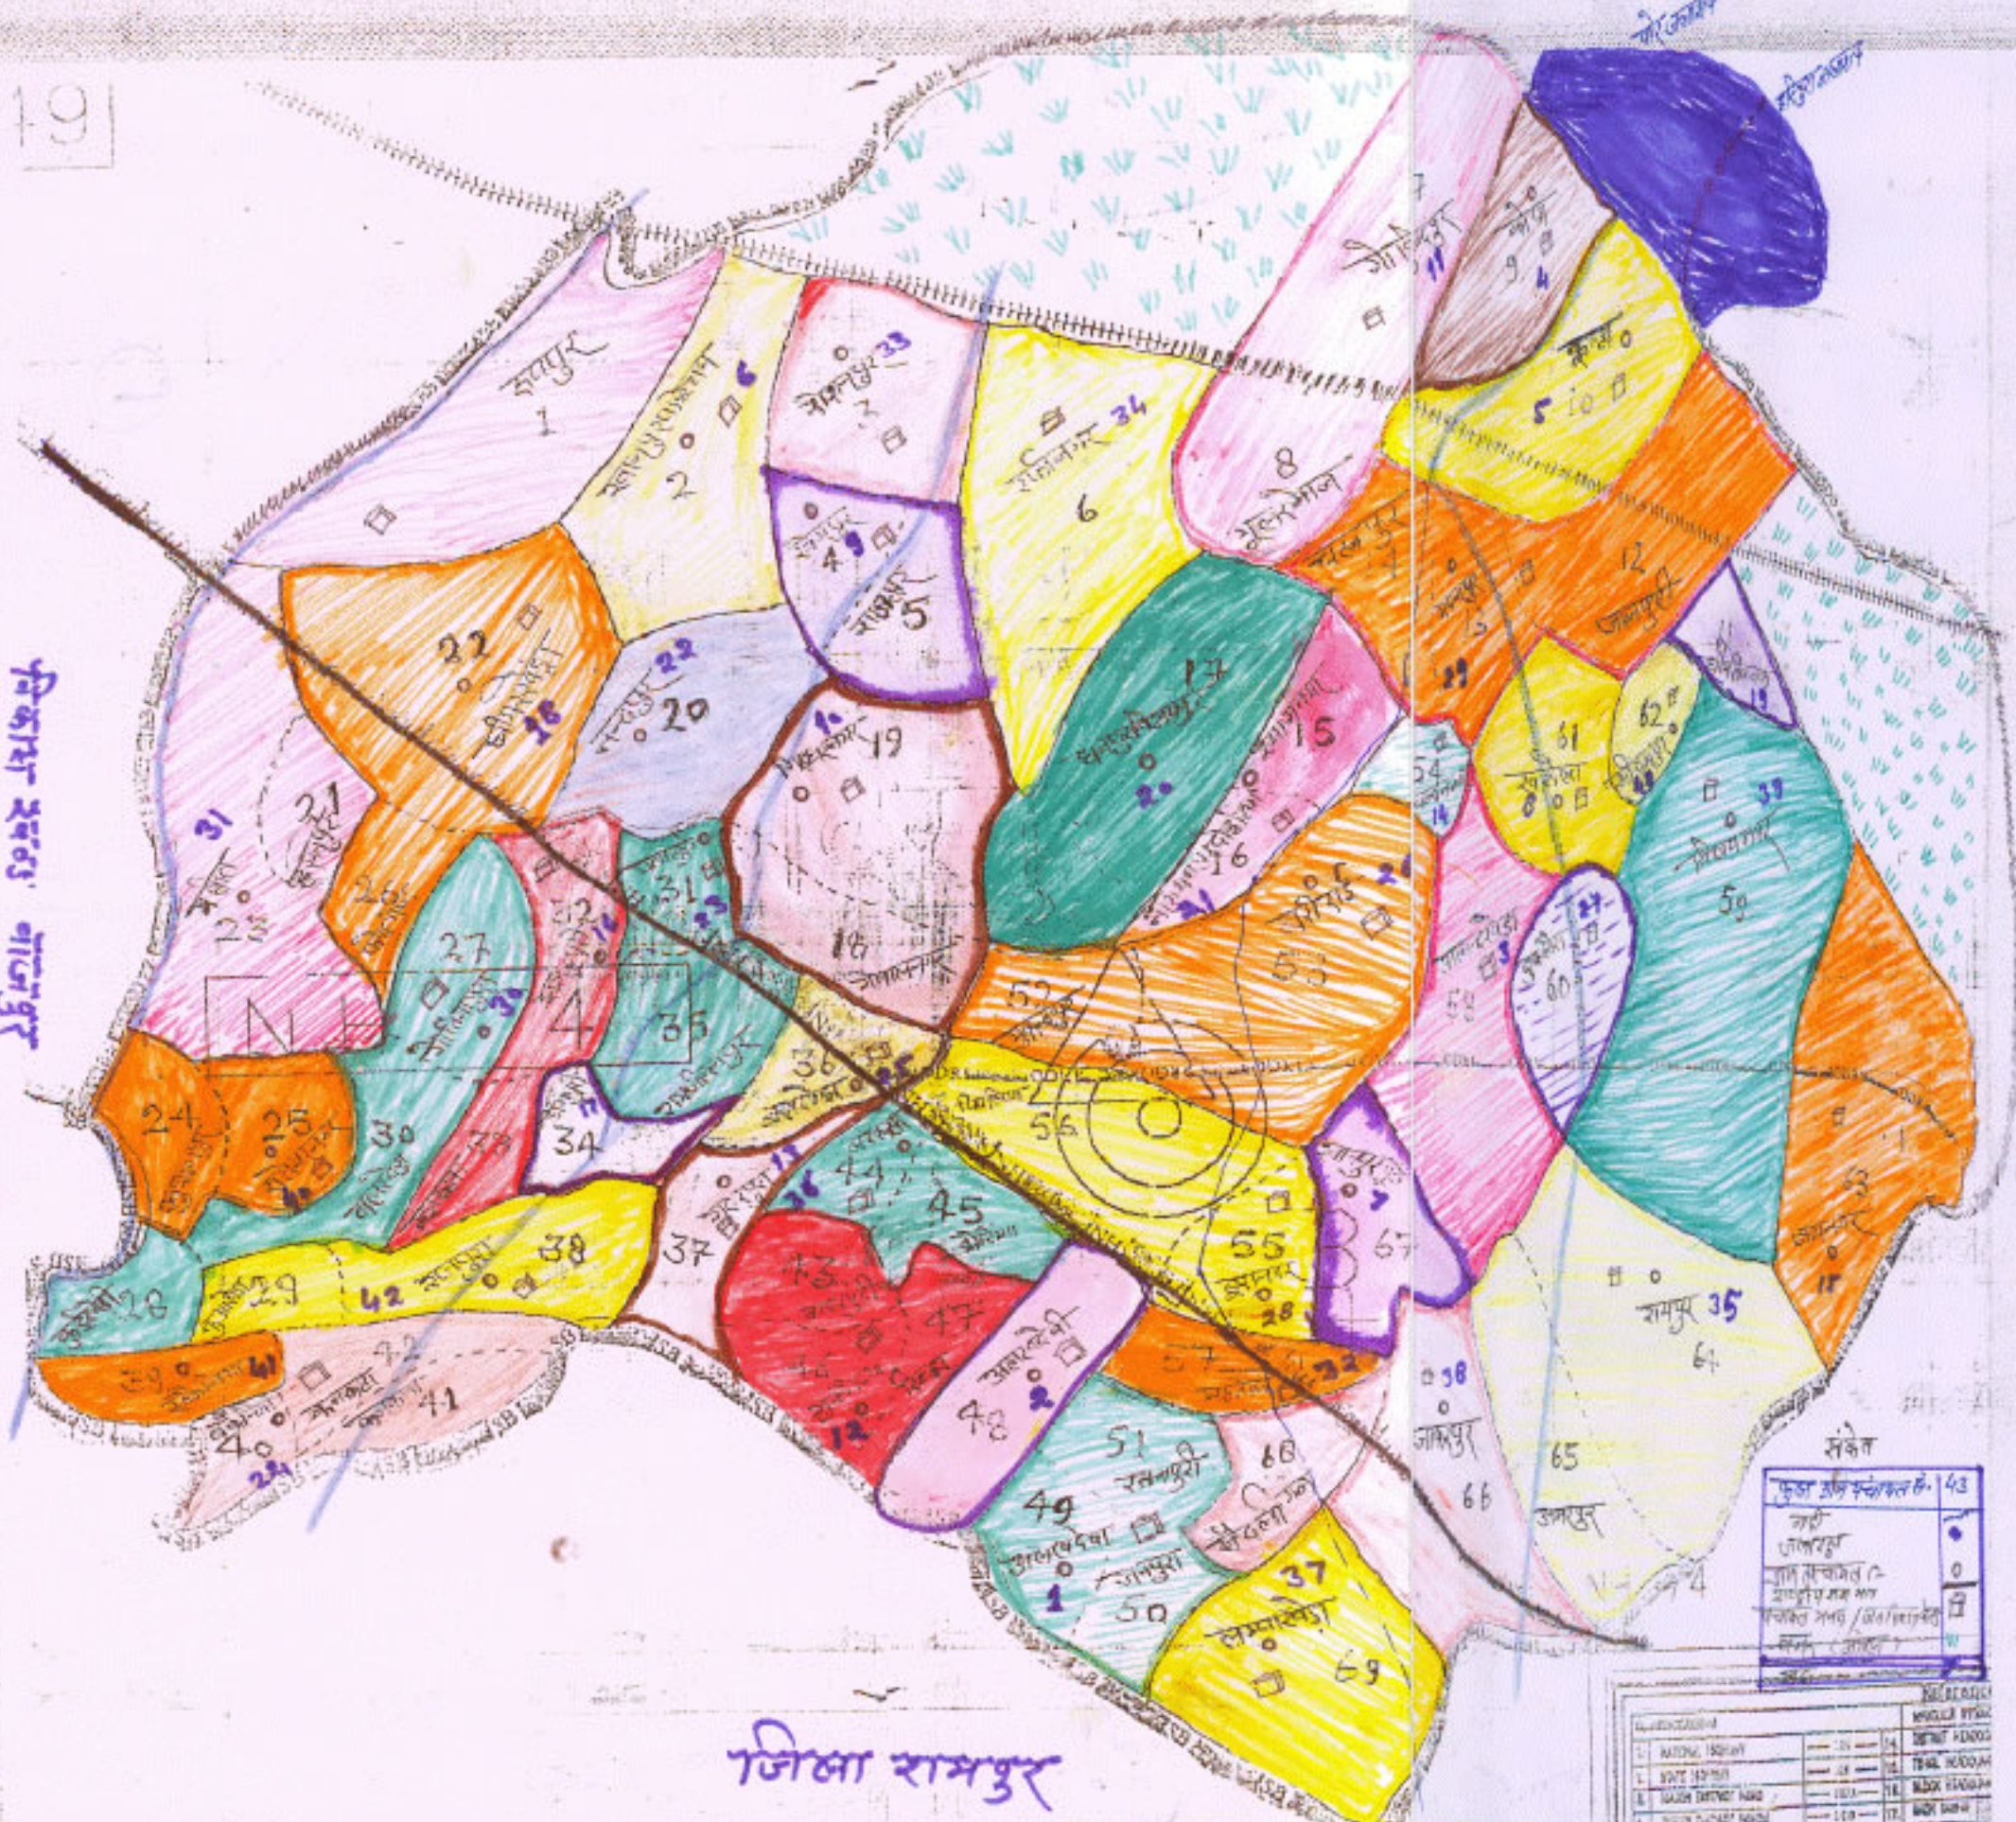

19

विकास खण्ड गानपुर

जिला रामपुर