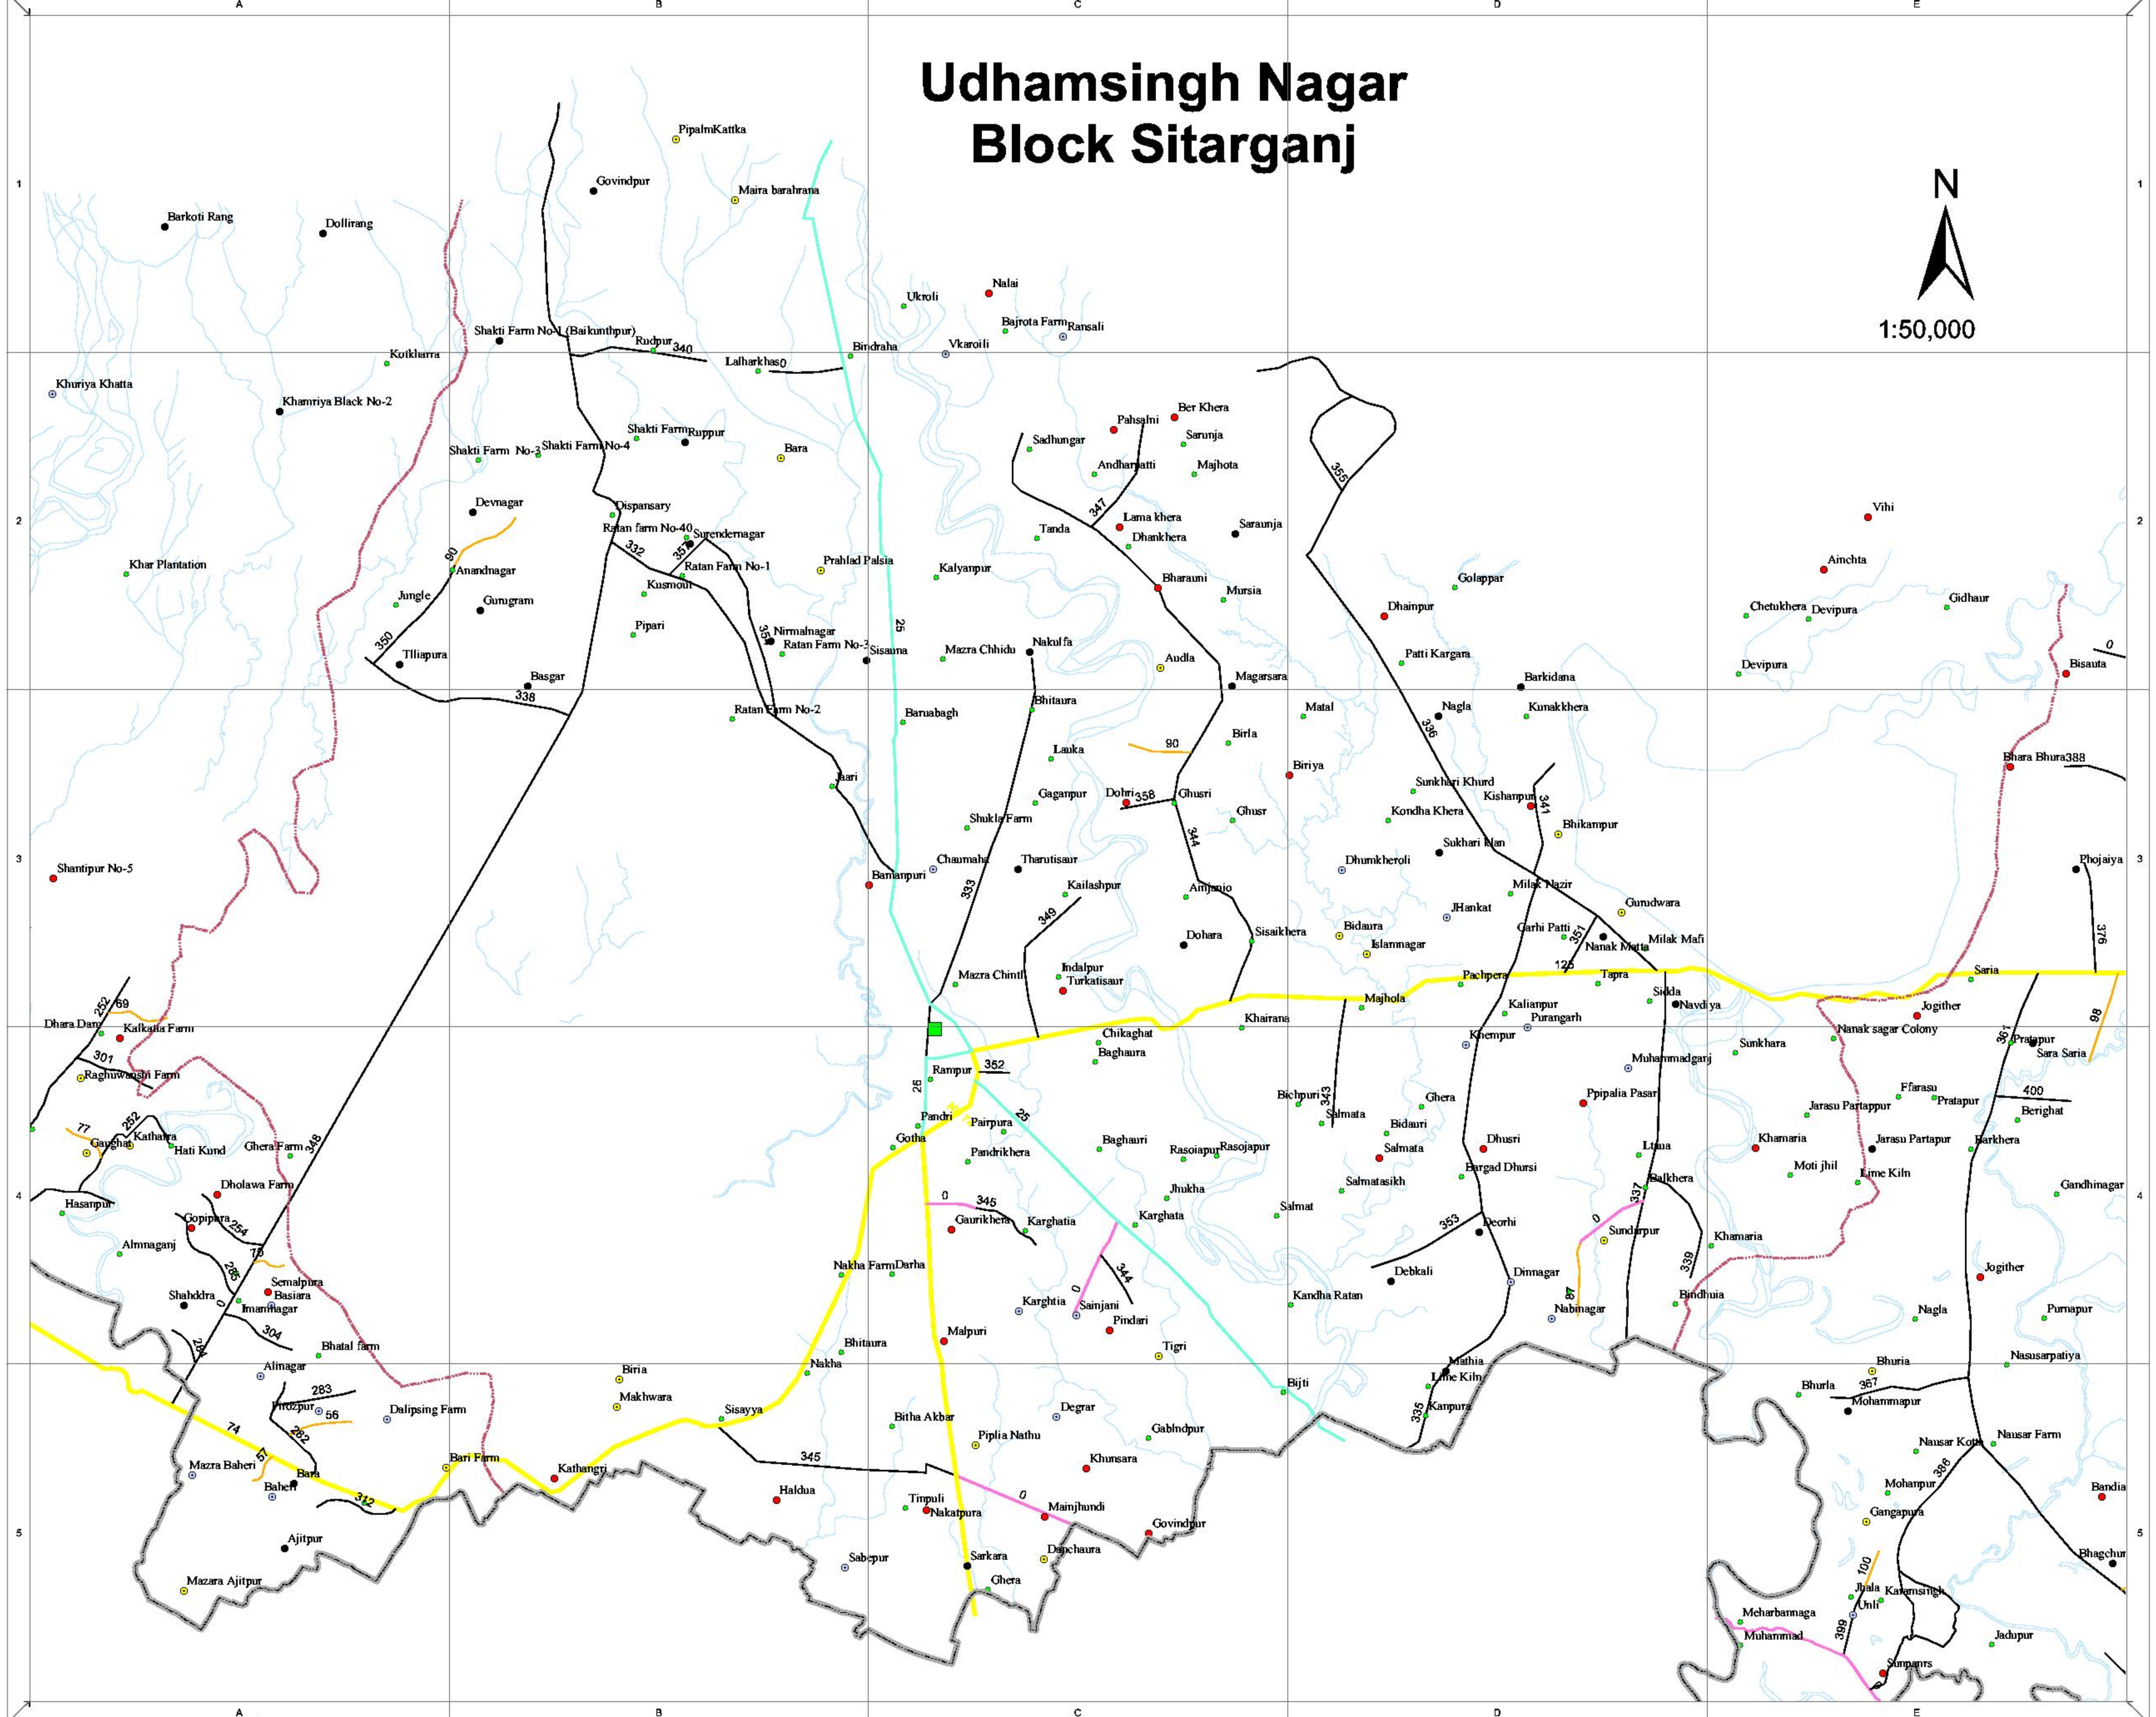

Udhamsingh Nagar Block Sitarganj

- | | | |
|--|---|--|
| <ul style="list-style-type: none"> — District Boundary - - - Block Boundary ■ Block Headquarter | <ul style="list-style-type: none"> ● > 1000 ● 500 - 999 ● 250 - 499 ● < 250 | <ul style="list-style-type: none"> — National Highway — State Highway — Major District Road — Other District Road — Village Road — Sanctioned — Other Deptt. Road —+—+ Railway Track |
|--|---|--|

Prepared by: DMMC, Dehradun, August 2004
Source of Information: P.W.D., Uttarakhand