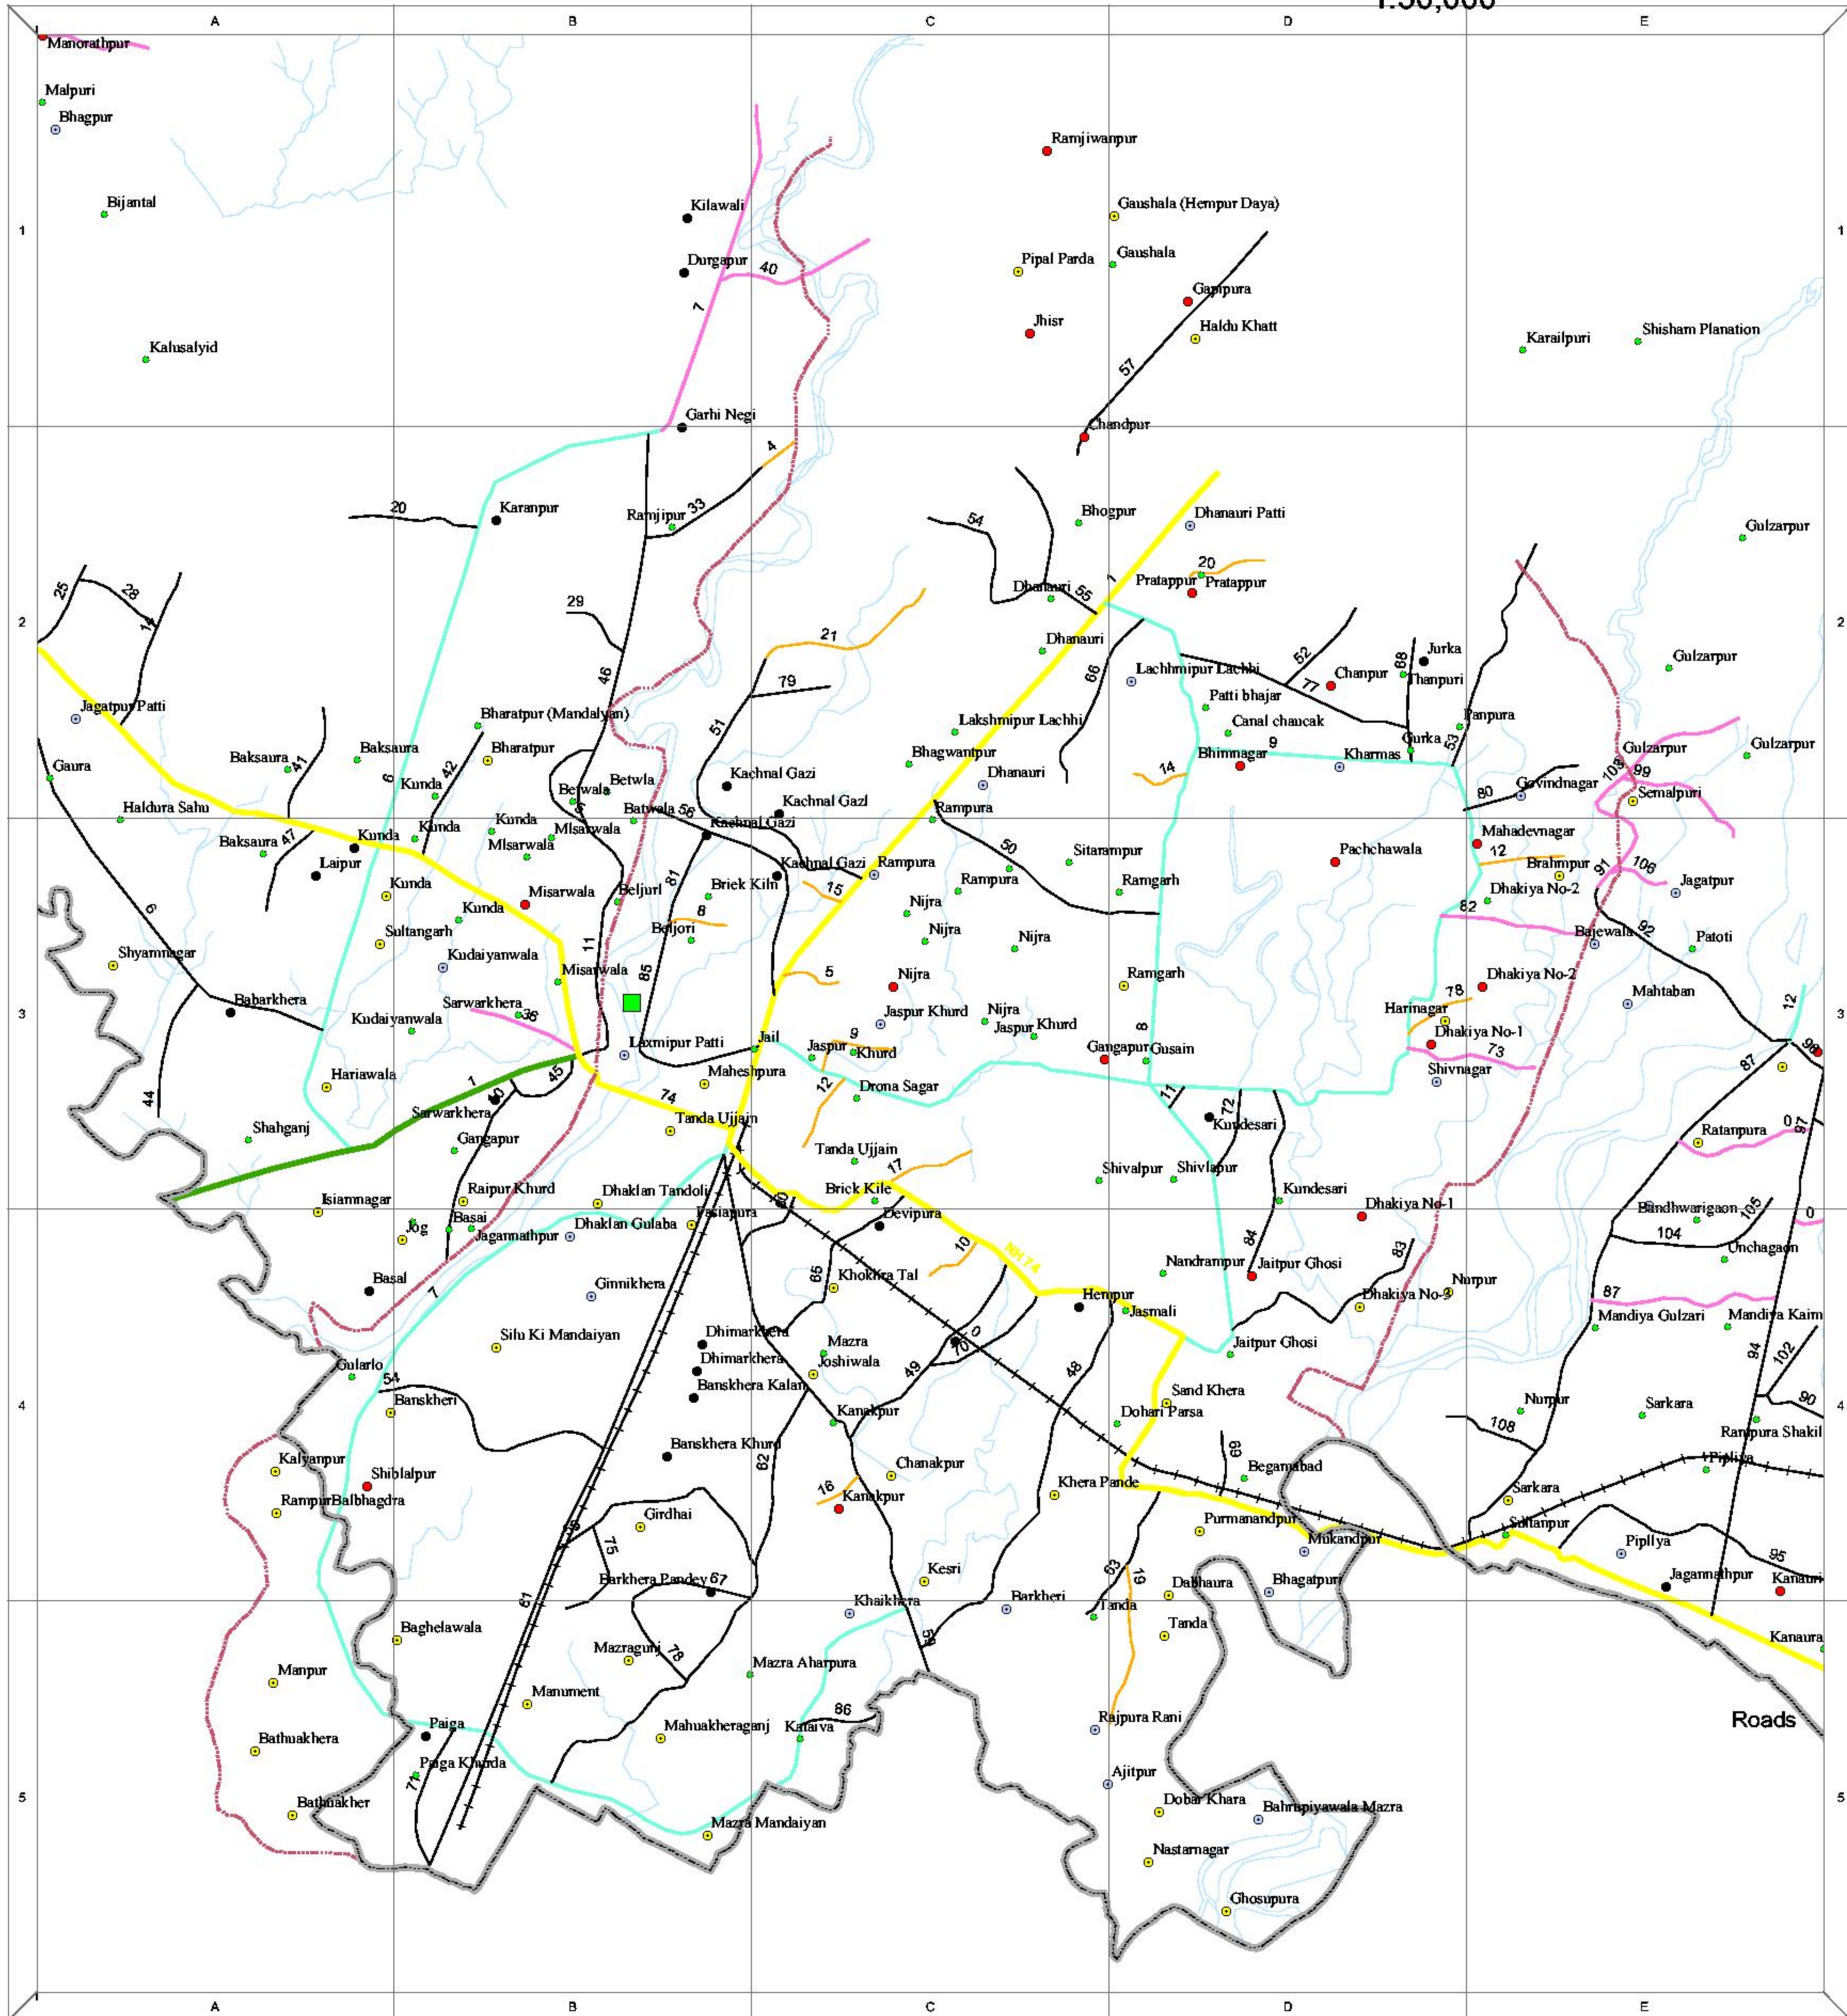

# Udhamsingh Nagar Block Kashipur

1:50,000

- |                      |                       |
|----------------------|-----------------------|
| — District Boundary  | — National Highway    |
| - - - Block Boundary | — State Highway       |
| Population           | — Major District Road |
| ● > 1000             | — Other District Road |
| ● 500 - 999          | — Village Road        |
| ○ 250 - 499          | — Sanctioned          |
| ○ < 250              | — Other Deptt. Road   |
| ■ Block Headquarter  | —+—+ Railway Track    |

Prepared by: DMMC, Dehradun, August 2004  
Source of Information: P.W.D., Uttaranchal