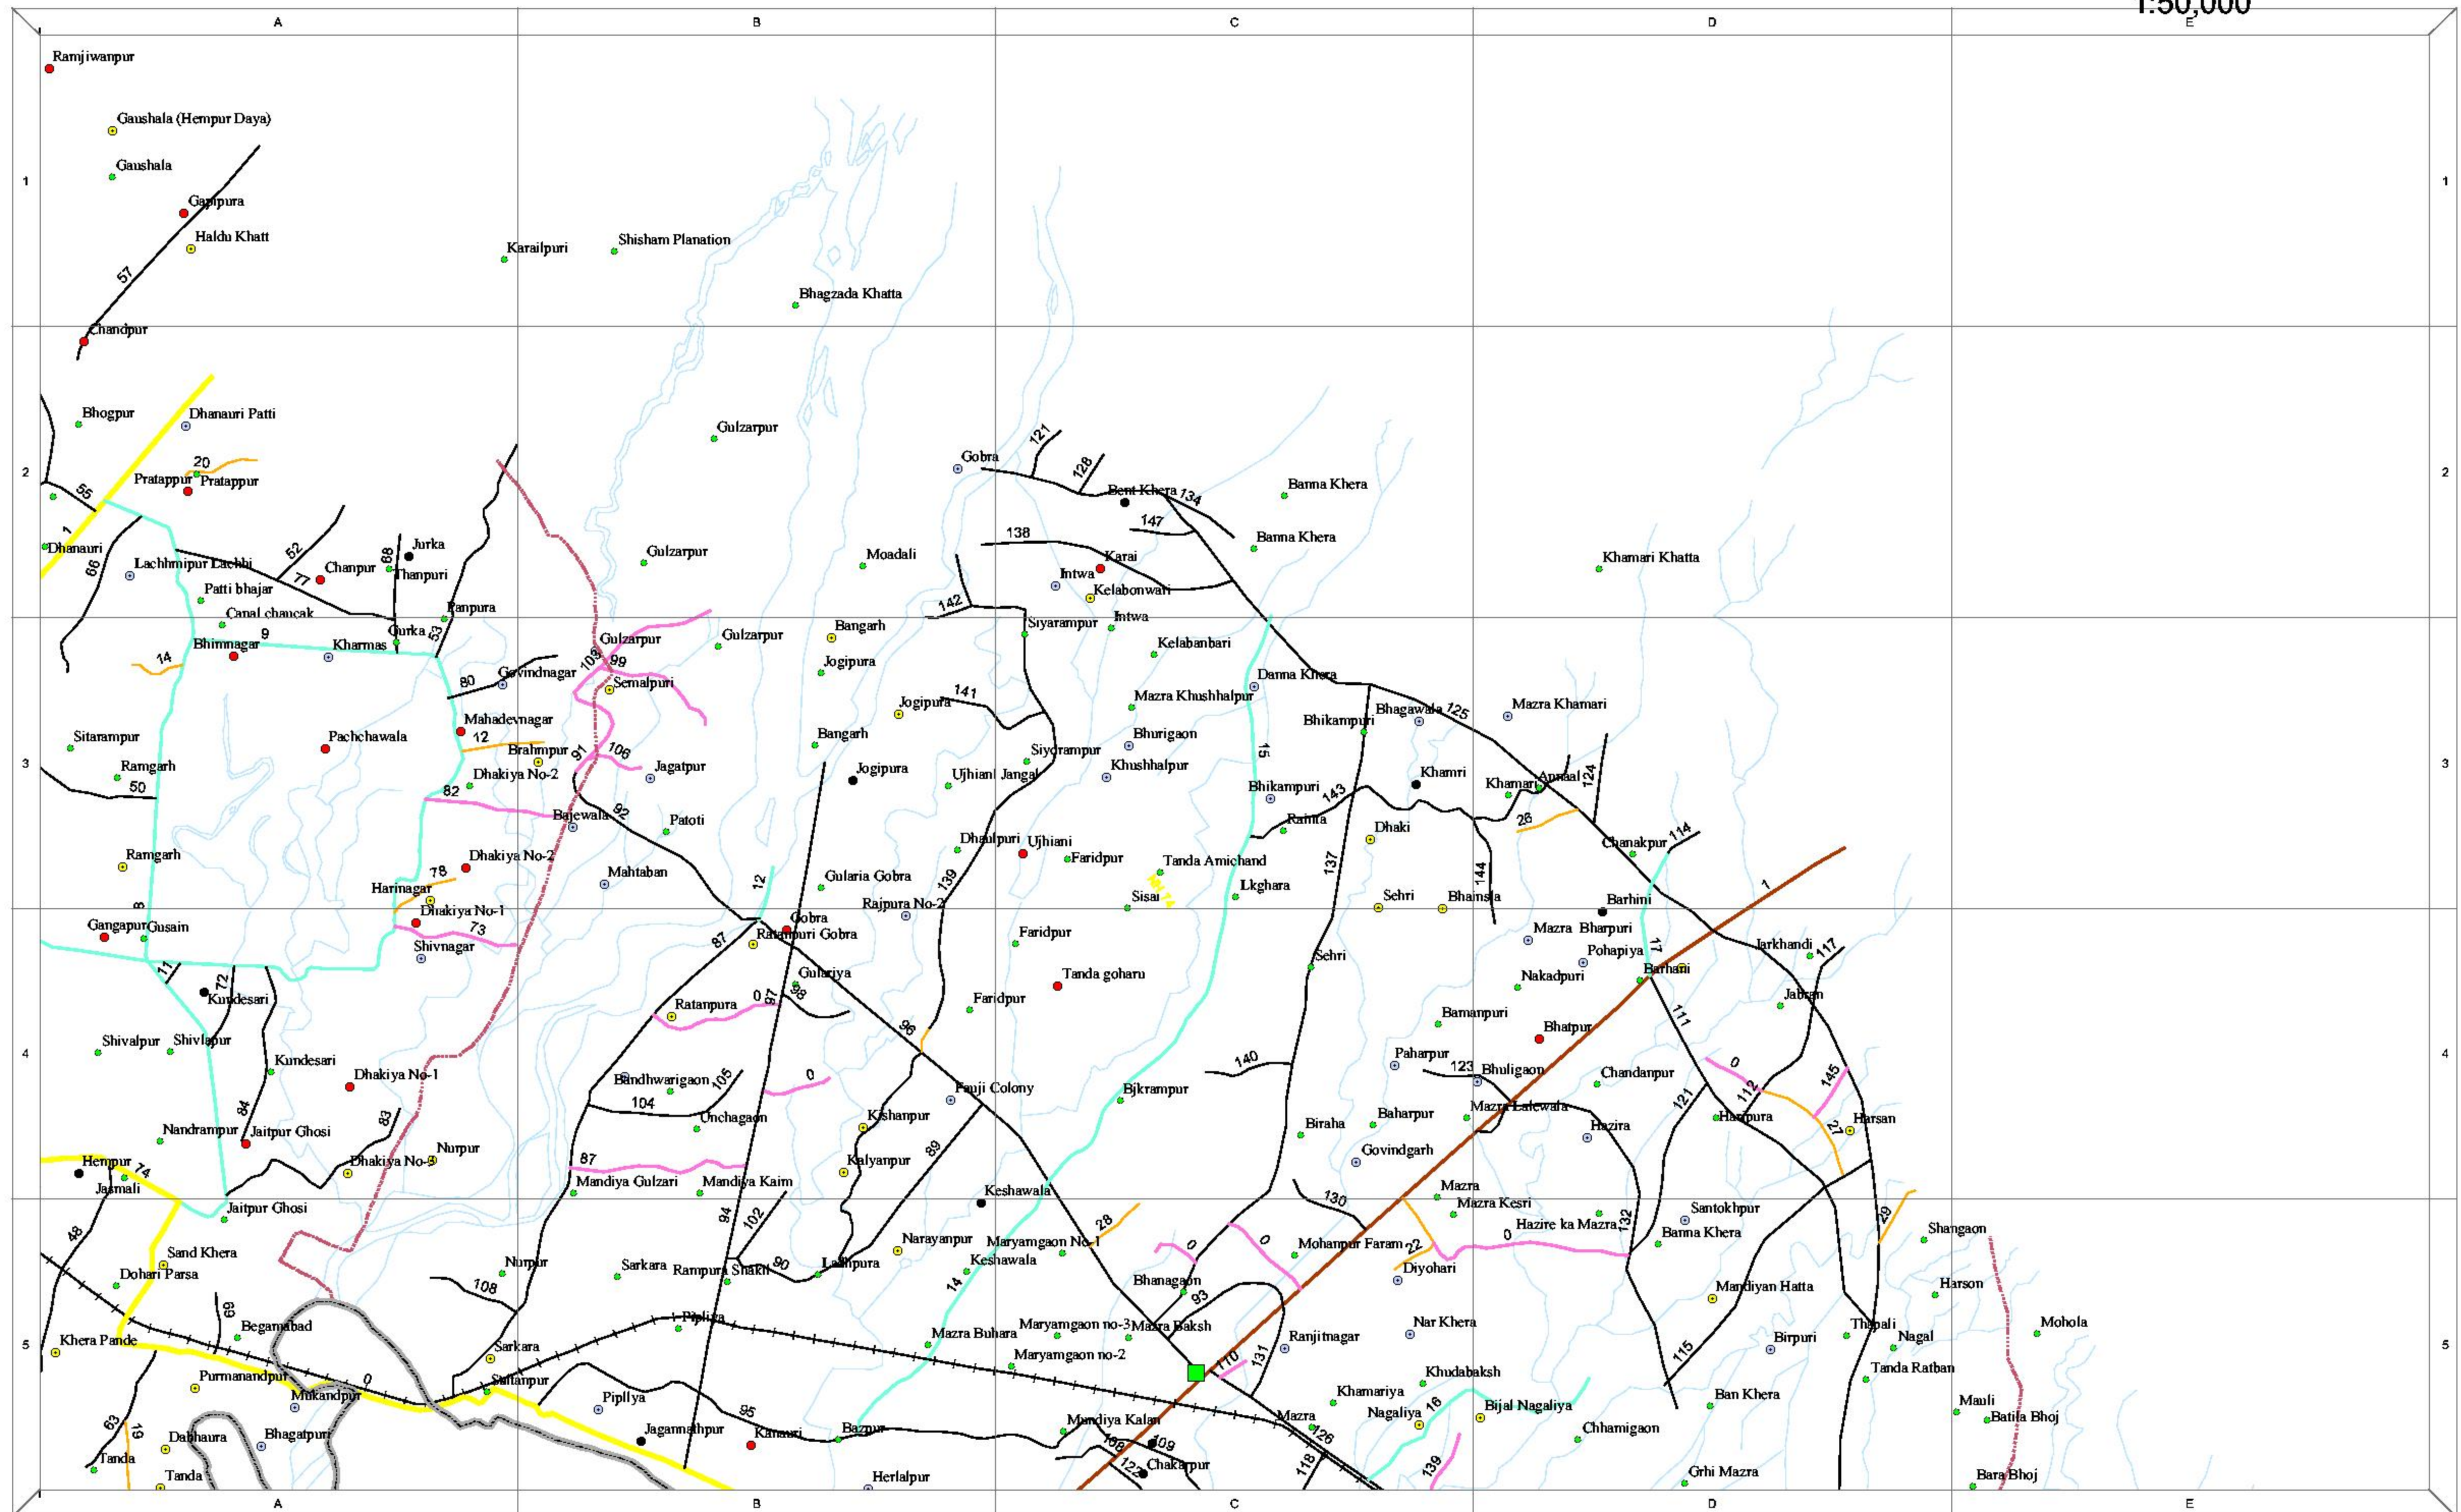

# Udhamsingh Nagar Block Bazpur (Map II)

- |                   |                     |
|-------------------|---------------------|
| District Boundary | National Highway    |
| Block Boundary    | State Highway       |
| Population        | Major District Road |
| > 1000            | Other District Road |
| 500 - 999         | Village Road        |
| 250 - 499         | Sanctioned          |
| < 250             | Other Deptt. Road   |
| Block Headquarter | Railway Track       |

Prepared by: DMMC, Dehradun, August 2004  
Source of Information: P.W.D., Uttaranchal