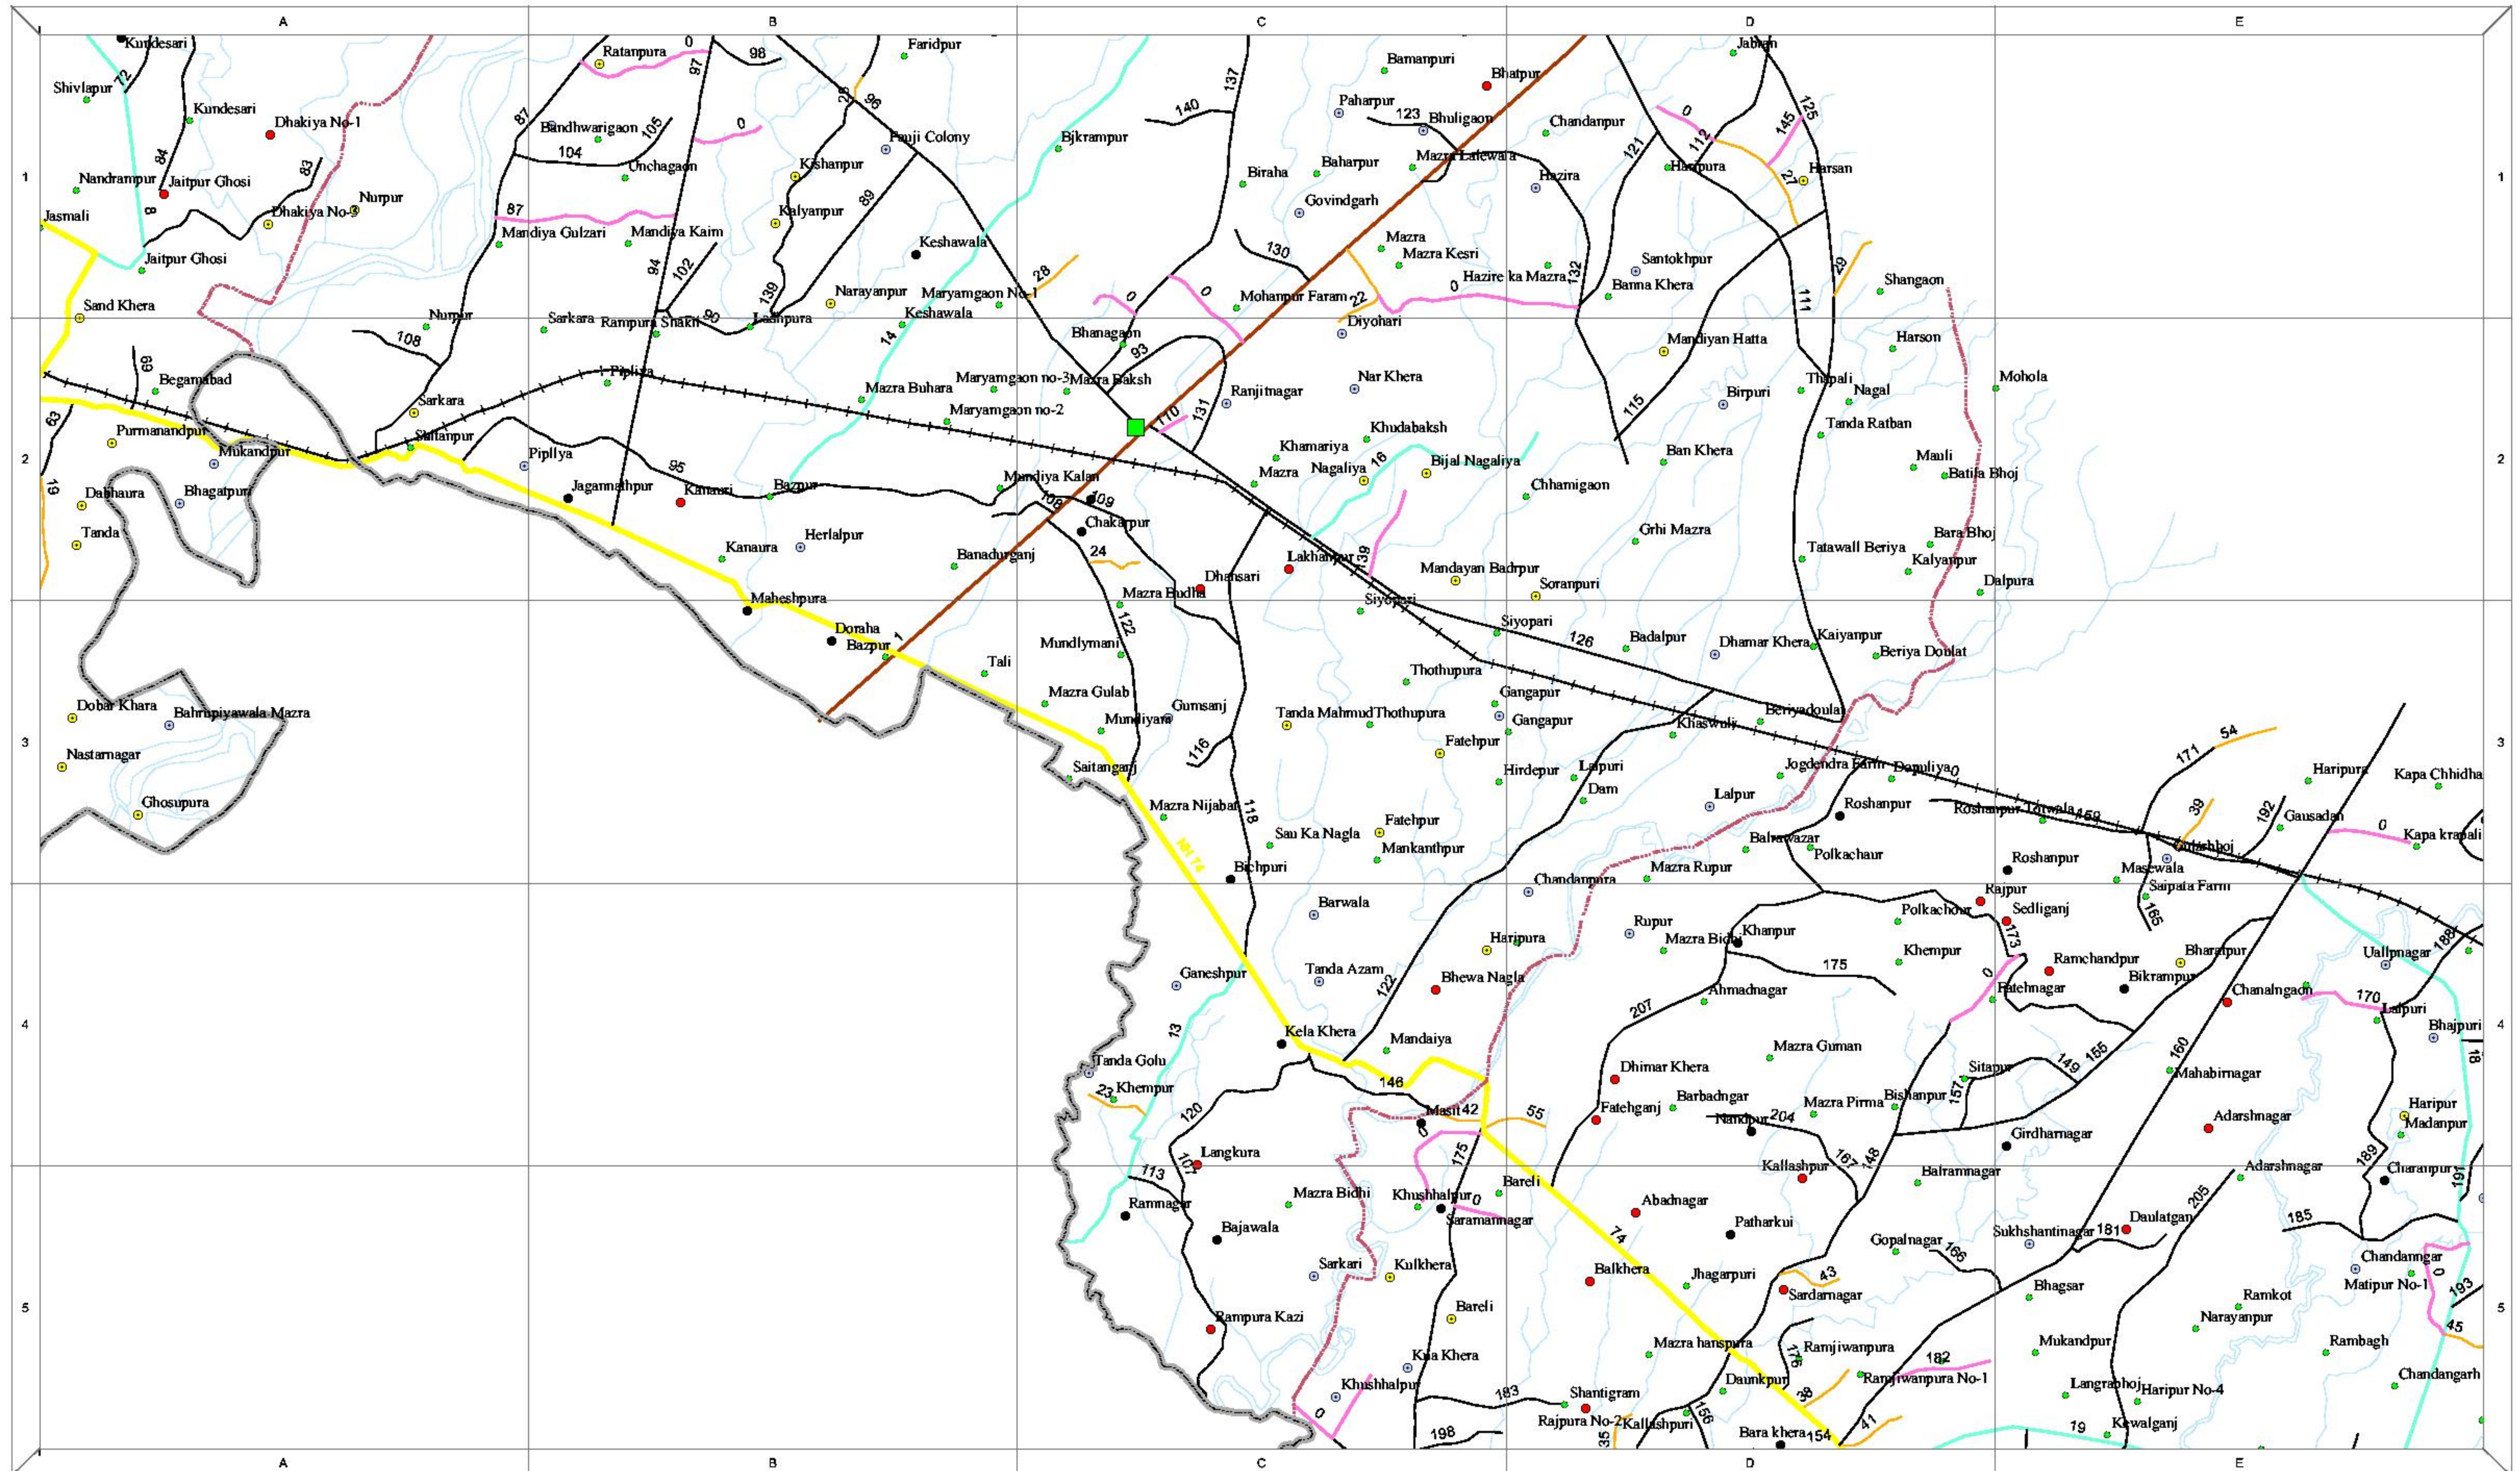

# Udhamsingh Nagar Block Bazpur (Map I)

N  
1:50,000

- |                     |                       |
|---------------------|-----------------------|
| — District Boundary | — National Highway    |
| — Block Boundary    | — State Highway       |
| • Population        | — Major District Road |
| • > 1000            | — Other District Road |
| • 500 - 999         | — Village Road        |
| • 250 - 499         | — Sanctioned          |
| • < 250             | — Other Deptt. Road   |
| ■ Block Headquarter | — Railway Track       |